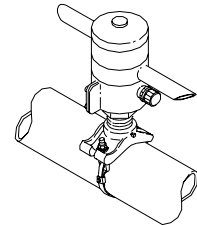

①

OPTIONS	
THREADS:	1½"-11½" NPS 1½"-11½" NPT
BAND LENGTH:	29" fits 4"-8" dia. pole 42" fits 4"-12" dia. pole
STAINLESS UPGRADE	
PAINT	

*This unique mount is a smaller version of the Astro-Brac and gives the same kind of universal application. Ideal for side-of-pole or mast arm mountings.*

ITEM	DESCRIPTION	PART NO.
------	-------------	----------

**ASTRO MINI-BRAC CLAMP KIT:**

①	Band Mount, 1½" .....	AB-0121
②	Band Mount .....	AB-0155
③	Cable Mount, 1½" NPS .....	AB-0160
④	Cable Mount, ¾"-14 NPT .....	AB-0163
5	BAND, 5/8", Stainless .....	AB-0243
6	CLAMP SCREW KIT, Galv. Screw & Stainless Hdwr. ....	AB-0303
7	CABLE ASSEMBLY, Mini-Brac, Galv. Screw & Stainless Hdwr. ....	AB-0336

②

OPTIONS	
THREADS:	¾"-14 NPT (3M Opticom) 1"-8 NC
BAND LENGTH:	29" fits 4"-8" dia. pole 42" fits 4"-12" dia. pole
STAINLESS UPGRADE	
PAINT	

Notes:

1. All assemblies are supplied standard with stainless fasteners and natural aluminum alodine coating. Stainless upgrade to include stainless steel clamp screw where applicable.
2. Please specify options when ordering.

Typical Applications

Mast Arm Mounting  
Emergency Traffic Signal Sensor

③

④

ITEM 3-4 OPTIONS	
CABLE LENGTH:	45" fits 4"-12" dia. pole
PAINT	

Side-of-Pole Mounting  
Vehicular or Pedestrian Signals