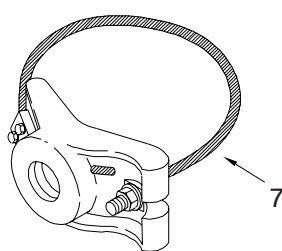

ITEM	DESCRIPTION	PART NO.
------	-------------	----------

**ASTRO MINI-BRAC CLAMP KIT:**

①	Band Mount, 1½" .....	AB-0121
②	Band Mount .....	AB-0155
③	Cable Mount, 1½" NPS .....	AB-0160
④	Cable Mount, ¾"-14 NPT .....	AB-0163
5	BAND, 5/8", Stainless .....	AB-0243
6	CLAMP SCREW KIT, Galv. Screw & Stainless Hdwr. ....	AB-0303
7	CABLE ASSEMBLY, Mini-Brac, Galv. Screw & Stainless Hdwr. ....	AB-0336

②

OPTIONS	
THREADS:	¾"-14 NPT (3M Opticom) 1"-8 NC
BAND LENGTH:	29" fits 4"-8" dia. pole 42" fits 4"-12" dia. pole
STAINLESS UPGRADE	
PAINT	

Notes:

1. All assemblies are supplied standard with stainless fasteners and natural aluminum alodine coating. Stainless upgrade to include stainless steel clamp screw where applicable.
2. Please specify options when ordering.

Typical Applications

Mast Arm Mounting  
Emergency Traffic Signal Sensor

③

④

ITEM 3-4 OPTIONS	
CABLE LENGTH:	45" fits 4"-12" dia. pole
PAINT	

Side-of-Pole Mounting  
Vehicular or Pedestrian Signals