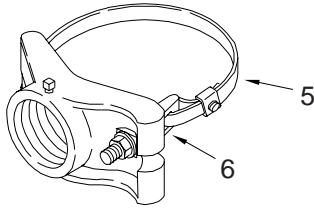

①

OPTIONS	
THREADS:	1½"-11½" NPS 1½"-11½" NPT
BAND LENGTH:	29" fits 4"-8" dia. pole 42" fits 4"-12" dia. pole
STAINLESS UPGRADE	
PAINT	

*This unique mount is a smaller version of the Astro-Brac and gives the same kind of universal application. Ideal for side-of-pole or mast arm mountings.*

ITEM	DESCRIPTION	PART NO.
------	-------------	----------

**ASTRO MINI-BRAC CLAMP KIT:**

①	Band Mount, 1½" .....	AB-0121
②	Band Mount .....	AB-0155
③	Cable Mount, 1½" NPS .....	AB-0160
④	Cable Mount, ¾"-14 NPT .....	AB-0163
5	BAND, 5/8", Stainless .....	AB-0243
6	CLAMP SCREW KIT, Galv. Screw & Stainless Hdwr. ....	AB-0303
7	CABLE ASSEMBLY, Mini-Brac, Galv. Screw & Stainless Hdwr. ....	AB-0336

②

OPTIONS	
THREADS:	¾"-14 NPT (3M Opticom) 1"-8 NC
BAND LENGTH:	29" fits 4"-8" dia. pole 42" fits 4"-12" dia. pole
STAINLESS UPGRADE	
PAINT	

Notes:

1. All assemblies are supplied standard with stainless fasteners and natural aluminum alodine coating. Stainless upgrade to include stainless steel clamp screw where applicable.
2. Please specify options when ordering.

Typical Applications

Mast Arm Mounting  
Emergency Traffic Signal Sensor

③

④

ITEM 3-4 OPTIONS	
CABLE LENGTH:	45" fits 4"-12" dia. pole
PAINT	

Side-of-Pole Mounting  
Vehicular or Pedestrian Signals