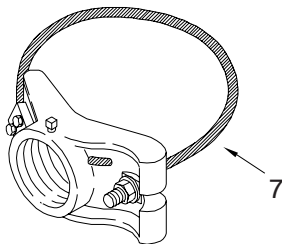

ITEM	DESCRIPTION	PART NO.
------	-------------	----------

**ASTRO MINI-BRAC CLAMP KIT:**

①	Band Mount, 1½" .....	AB-0121
②	Band Mount .....	AB-0155
③	Cable Mount, 1½" NPS .....	AB-0160
④	Cable Mount, ¾"-14 NPT .....	AB-0163
5	BAND, 5/8", Stainless .....	AB-0243
6	CLAMP SCREW KIT, Galv. Screw & Stainless Hdwr. ....	AB-0303
7	CABLE ASSEMBLY, Mini-Brac, Galv. Screw & Stainless Hdwr. ....	AB-0336

②

OPTIONS	
THREADS:	¾"-14 NPT (3M Opticom) 1"-8 NC
BAND LENGTH:	29" fits 4"-8" dia. pole 42" fits 4"-12" dia. pole
STAINLESS UPGRADE	
PAINT	

Notes:

1. All assemblies are supplied standard with stainless fasteners and natural aluminum alodine coating. Stainless upgrade to include stainless steel clamp screw where applicable.
2. Please specify options when ordering.

Typical Applications

Mast Arm Mounting  
Emergency Traffic Signal Sensor

③

④

ITEM 3-4 OPTIONS	
CABLE LENGTH:	45" fits 4"-12" dia. pole
PAINT	

Side-of-Pole Mounting  
Vehicular or Pedestrian Signals