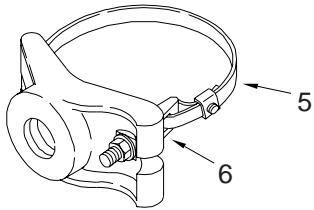

①

OPTIONS	
THREADS:	1½"-11½" NPS 1½"-11½" NPT
BAND LENGTH:	29" fits 4"-8" dia. pole 42" fits 4"-12" dia. pole
STAINLESS UPGRADE	
PAINT	

*This unique mount is a smaller version of the Astro-Brac and gives the same kind of universal application. Ideal for side-of-pole or mast arm mountings.*

ITEM	DESCRIPTION	PART NO.
------	-------------	----------

**ASTRO MINI-BRAC CLAMP KIT:**

①	Band Mount, 1½" .....	AB-0121
②	Band Mount .....	AB-0155
③	Cable Mount, 1½" NPS .....	AB-0160
④	Cable Mount, ¾"-14 NPT .....	AB-0163
5	BAND, 5/8", Stainless .....	AB-0243
6	CLAMP SCREW KIT, Galv. Screw & Stainless Hdwr. ....	AB-0303
7	CABLE ASSEMBLY, Mini-Brac, Galv. Screw & Stainless Hdwr. ....	AB-0336

②

OPTIONS	
THREADS:	¾"-14 NPT (3M Opticom) 1"-8 NC
BAND LENGTH:	29" fits 4"-8" dia. pole 42" fits 4"-12" dia. pole
STAINLESS UPGRADE	
PAINT	

Notes:

1. All assemblies are supplied standard with stainless fasteners and natural aluminum alodine coating. Stainless upgrade to include stainless steel clamp screw where applicable.
2. Please specify options when ordering.

Typical Applications

Mast Arm Mounting  
Emergency Traffic Signal Sensor

③

④

ITEM 3-4 OPTIONS	
CABLE LENGTH:	45" fits 4"-12" dia. pole
PAINT	

Side-of-Pole Mounting  
Vehicular or Pedestrian Signals